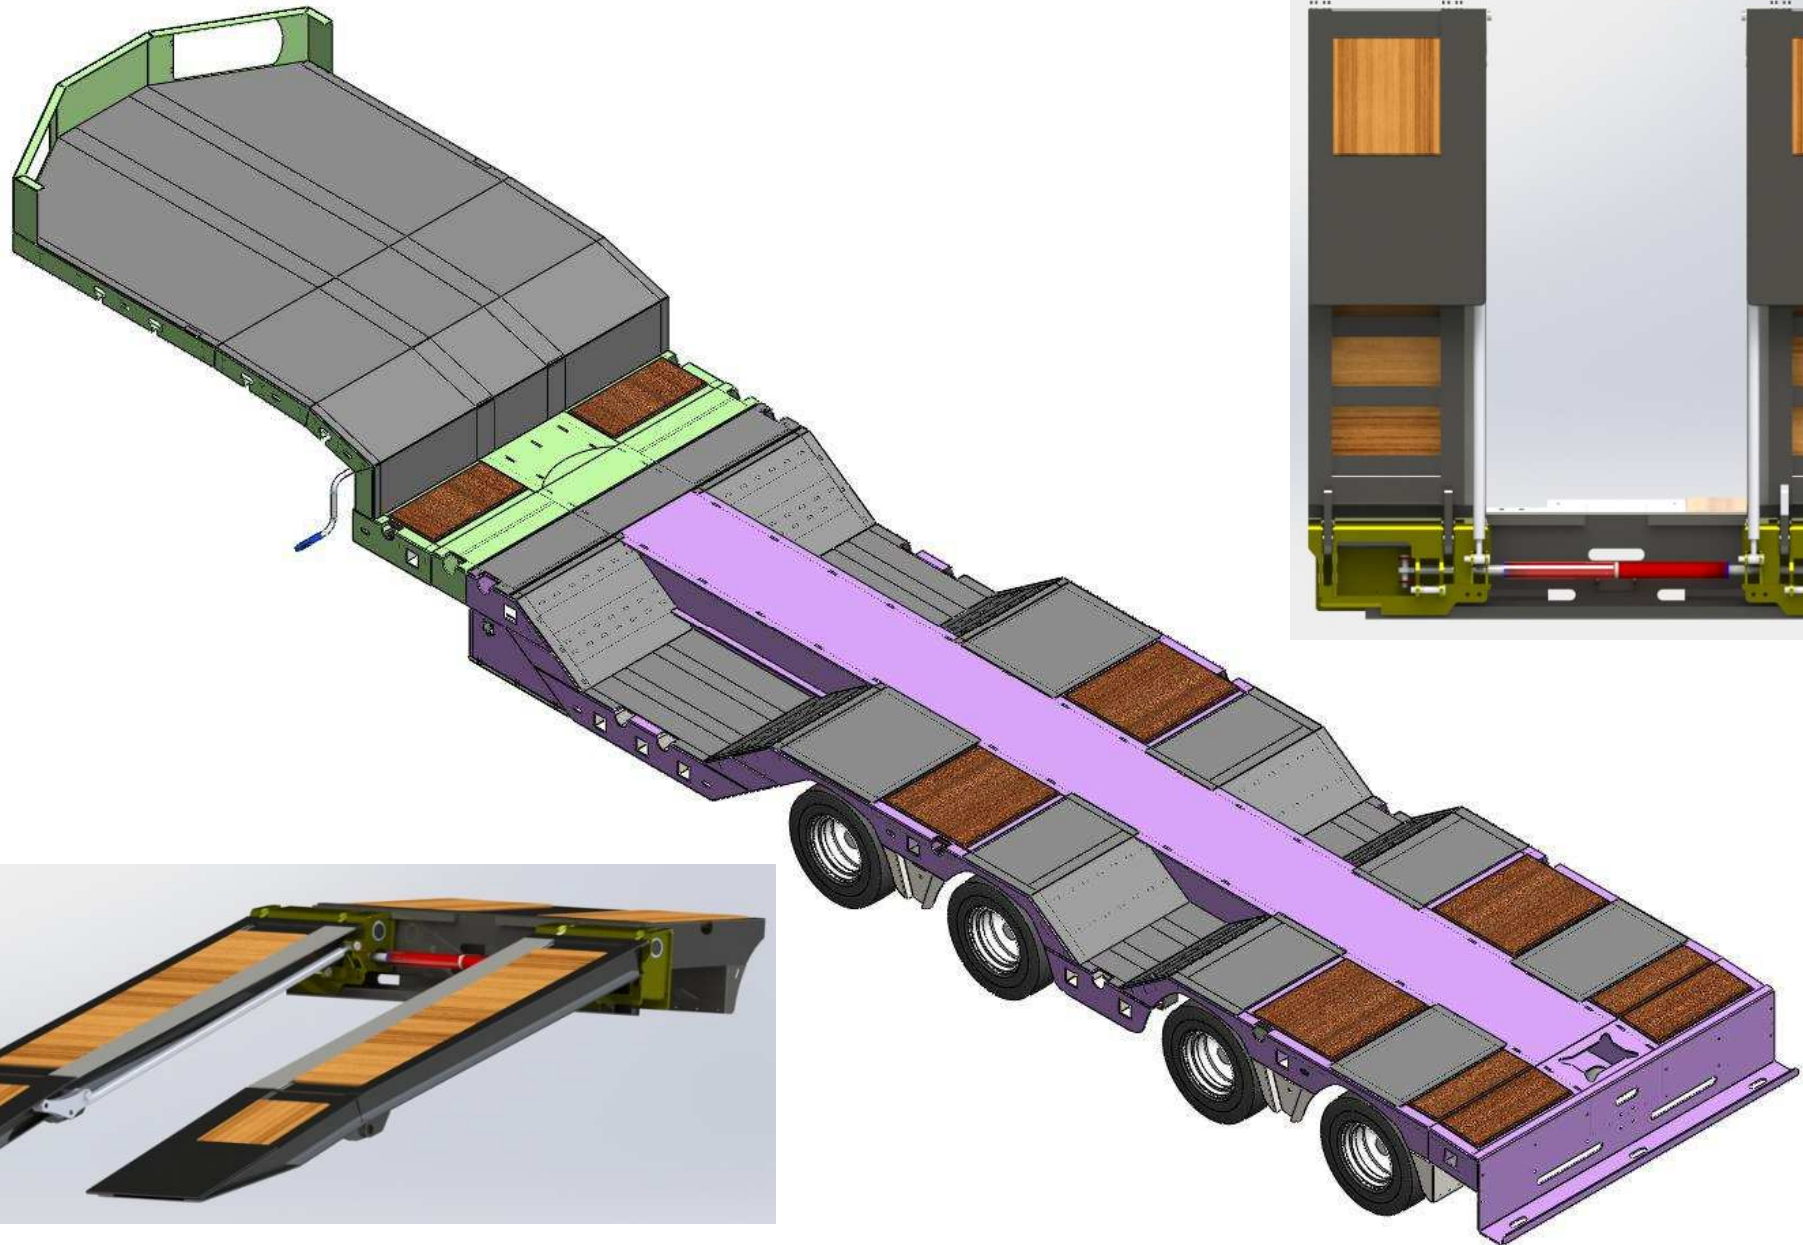

MEGA

TRAILERS

OZGUL®

Lowbed semi-trailer 4 axle / LOZ-W4/9500 EXTD HYDRO WH (L: 18.500 mm)

MEGA

TRAILERS

Lowbed semi-trailer 4 axle / LOZ-W4/9500 EXTD HYDRO WH (L: 18.500 mm)

OZGUL[®]